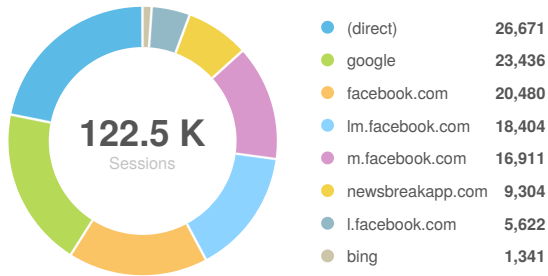

Kewanee Voice Analytics

Web Visit Sessions

122.5 K

Total Users

53,025

Page Views

203.2 K

How People Found Your Site

Visitor Locations

l.facebook.com = Desktop Views
m.facebook.com = Mobile Views
lm.facebook.com = Mobile Link Shares

Not Set = Visitors with their IP address hidden/visitors using incognito windows

Note: Google Analytics determines the location of visitors based on the IP address of their device. The physical location is retrieved from a database that maps IP addresses with locations. Kewanee users could have a Chicago IP, which would show as Chicago in analytics.

Top 5 Most Visited Pages

Total Number of Website Sessions Over The Last 12 Months (GA-4 Data)
(Last 16 Months)

1.69 M ▲ 18%