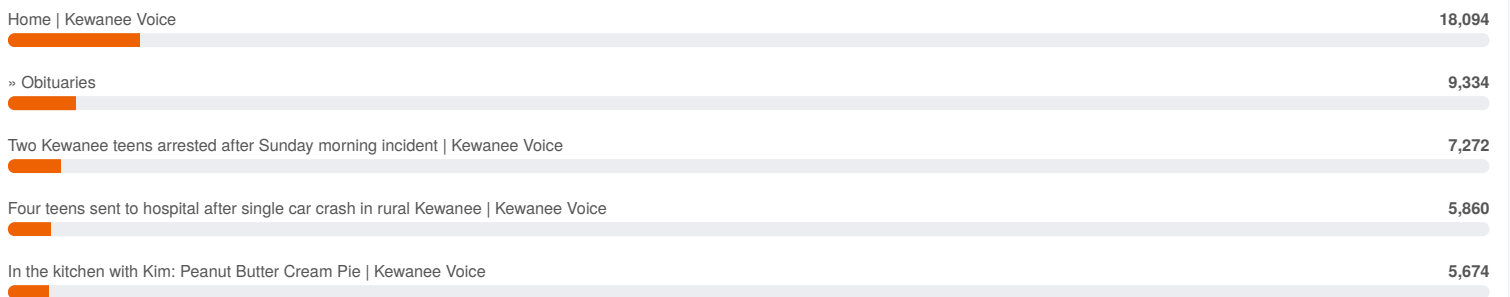

Visitor Locations

l.facebook.com = Desktop Views
m.facebook.com = Mobile Views
lm.facebook.com = Mobile Link Shares

Not Set = Visitors with their IP address hidden/visitors using incognito windows

Note: Google Analytics determines the location of visitors based on the IP address of their device. The physical location is retrieved from a database that maps IP addresses with locations. Kewanee users could have a Chicago IP, which would show as Chicago in analytics.

Top 5 Most Visited Pages

Total Number of Website Sessions Over The Last 12 Months (GA-4 Data)
(Last 16 Months)

1.69 M ▲ 18%