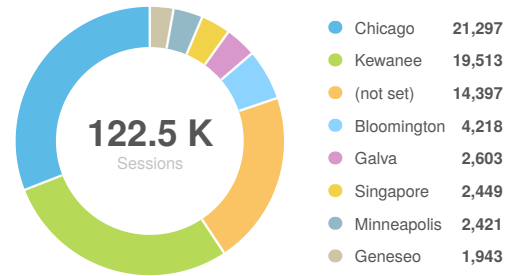

Kewanee Voice Analytics

Web Visit Sessions

122.5 K

Total Users

53,025

Page Views

203.2 K

How People Found Your Site

Visitor Locations

l.facebook.com = Desktop Views
m.facebook.com = Mobile Views
lm.facebook.com = Mobile Link Shares

Not Set = Visitors with their IP address hidden/visitors using incognito windows

Note: Google Analytics determines the location of visitors based on the IP address of their device. The physical location is retrieved from a database that maps IP addresses with locations. Kewanee users could have a Chicago IP, which would show as Chicago in analytics.

Top 5 Most Visited Pages

Total Number of Website Sessions Over The Last 12 Months (GA-4 Data)
(Last 16 Months)

1.69 M ▲ 18%