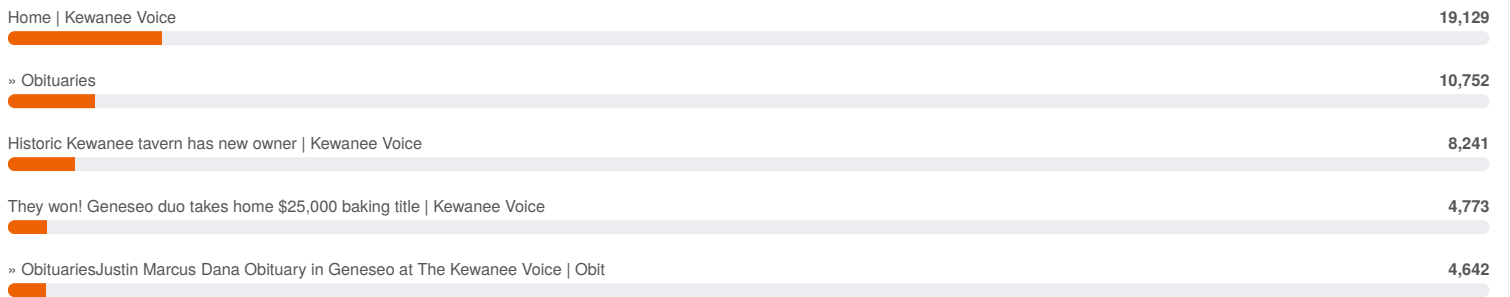

Visitor Locations

l.facebook.com = Desktop Views
m.facebook.com = Mobile Views
lm.facebook.com = Mobile Link Shares

Not Set = Visitors with their IP address hidden/visitors using incognito windows

Note: Google Analytics determines the location of visitors based on the IP address of their device. The physical location is retrieved from a database that maps IP addresses with locations. Kewanee users could have a Chicago IP, which would show as Chicago in analytics.

Top 5 Most Visited Pages

Total Number of Website Sessions Over The Last 12 Months (GA-4 Data)
(Last 16 Months)

1.68 M ▲ 21%