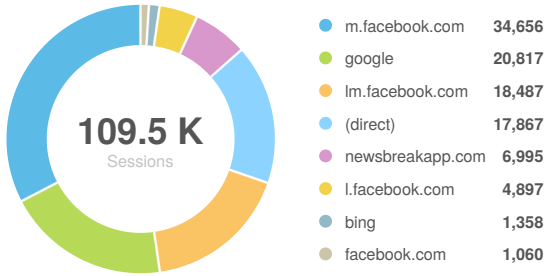

Kewanee Voice Analytics

Web Visit Sessions

109.5 K

Total Users

45,149

Page Views

184.6 K

How People Found Your Site

Visitor Locations

l.facebook.com = Desktop Views
m.facebook.com = Mobile Views
lm.facebook.com = Mobile Link Shares

Not Set = Visitors with their IP address hidden/visitors using incognito windows

Note: Google Analytics determines the location of visitors based on the IP address of their device. The physical location is retrieved from a database that maps IP addresses with locations. Kewanee users could have a Chicago IP, which would show as Chicago in analytics.

Top 5 Most Visited Pages

Total Number of Website Sessions Over The Last 12 Months (GA-4 Data)
(Last 16 Months)

1.68 M ▲ 21%