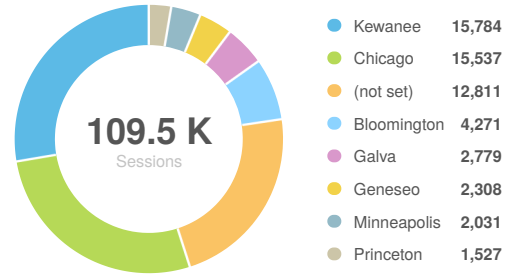

Kewanee Voice Analytics

Web Visit Sessions

109.5 K

Total Users

45,149

Page Views

184.6 K

How People Found Your Site

Visitor Locations

l.facebook.com = Desktop Views
m.facebook.com = Mobile Views
lm.facebook.com = Mobile Link Shares

Not Set = Visitors with their IP address hidden/visitors using incognito windows

Note: Google Analytics determines the location of visitors based on the IP address of their device. The physical location is retrieved from a database that maps IP addresses with locations. Kewanee users could have a Chicago IP, which would show as Chicago in analytics.

Top 5 Most Visited Pages

Total Number of Website Sessions Over The Last 12 Months (GA-4 Data)
(Last 16 Months)

1.68 M ▲ 21%